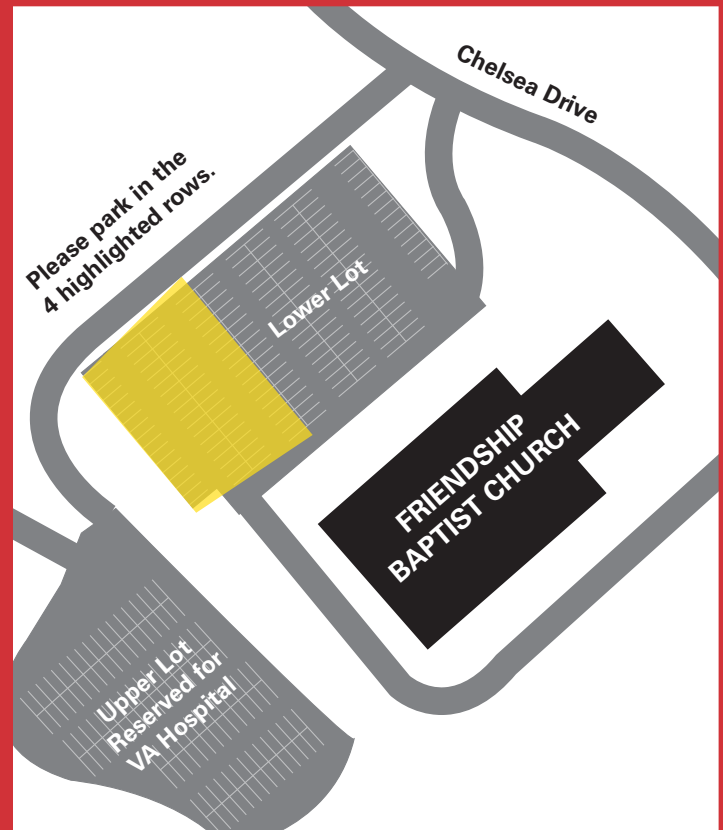

TEMPORARY VOLUNTEER PARKING

Friendship Baptist Church

3530 Chelsea Dr.,
Kansas City, MO 64128

Many Harvesters parking spots are temporarily closed for construction. We apologize for any inconvenience while improvements are underway. Additional parking has been made available from our friends at Friendship Baptist Church. Please park in the spots highlighted above, then fill cars to capacity and carpool to Harvesters.

From Van Brunt/Emanuel Cleaver Blvd. II

Turn west onto 35th Street (On the south side of the VA Hospital.)
Turn left onto Chelsea Dr.
Please park in the back four rows.

From the church to Harvesters (Please fill cars to capacity and carpool.)

From Chelsea Dr., turn right on 35th Street
Turn right at the stoplight onto Emanuel Cleaver II Blvd.
At the next stop light, turn left onto Leeds Trafficway (Hiland Dairy is located on that corner.)
Turn right onto Topping Ave. and park in the front parking lot.
Enter the door with the red awning that says "Welcome" and check in at the front desk.