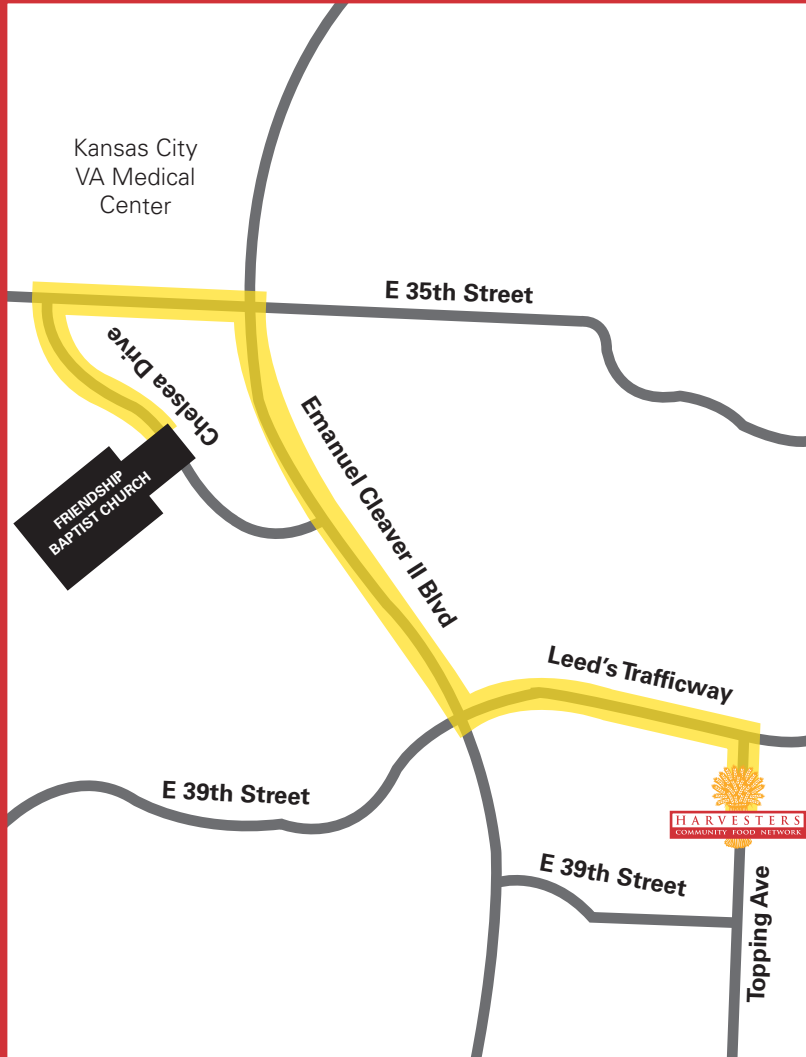

TEMPORARY VOLUNTEER PARKING

Friendship Baptist Church

3530 Chelsea Dr.,
Kansas City, MO 64128

Many Harvesters parking spots are temporarily closed for construction. We apologize for any inconvenience while improvements are underway. Additional parking has been made available from our friends at Friendship Baptist Church. Please park in the spots highlighted above, then fill cars to capacity and carpool to Harvesters.

From Van Brunt/Emanuel Cleaver Blvd. II

Turn west onto 35th Street (On the south side of the VA Hospital.)
Turn left onto Chelsea Dr.
Please park in the back four rows.

From the church to Harvesters (Please fill cars to capacity and carpool.)

From Chelsea Dr., turn right on 35th Street
Turn right at the stoplight onto Emanuel Cleaver II Blvd.
At the next stop light, turn left onto Leeds Trafficway (Hiland Dairy is located on that corner.)
Turn right onto Topping Ave. and park in the front parking lot.
Enter the door with the red awning that says "Welcome" and check in at the front desk.